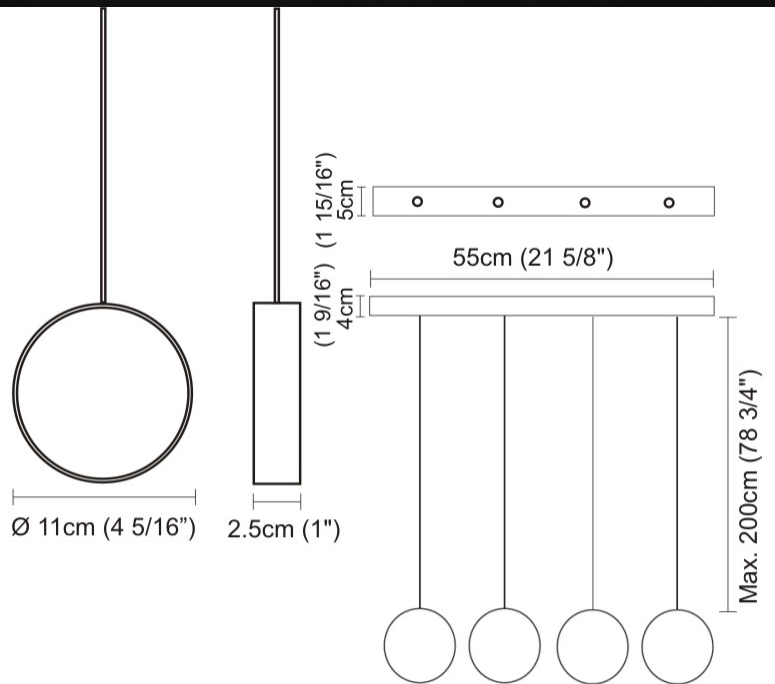

DO NOT DISTURB SUSPENSION

D131117-

base number _____
Finish _____
Options _____

1. To build a product code in our configurator select the specify button on the base model # product page
2. To build a manual product code on this datasheet choose from the options listed below in blue font and add the suffix to the base model #

GENERAL

Series: Do Not Disturb
Brand: Knikerboker
Division: Design
Mounting Type: Suspension
Mounting Location: Ceiling
Subcategory: Ambient

PHYSICAL

Shape: Round
Length (mm): 550
Length (in): 21 5/8
Width (mm): 50
Width (in): 2
Light Distribution: Direct / Indirect
Diffuser: Opal
Fixture Finish: [EWH](#) / [EBK](#) / [MAN](#) / [COF](#) / [PRD](#) / [SLF](#) / [GLF](#) / [CLF](#) / [BRL](#)
Fixture Material: Aluminum
Cable Details: Silicon Coaxial Cable 1500mm / 59 1/16"

ELECTRICAL

Lamp Type: LED
Input Wattage (W): 32
Total Output Wattage (W): 28
Dimming: 0-10V Dimming / Phase Dimming (120Vac Only)
Driver Included: Yes
Driver Location: Integrated
Driver Type: Constant Voltage - Universal
Driver Class: Class 2
Input Voltage (V): 120 - 277
Output Voltage (V): 24
Upon Request: (Not included - see components) Remote: Phase dimming @120Vac only / (Included) Integral: 0-10Vdc dimming / 277Vac

LED

Number of LEDs: 4
Color Temperature (°K): 3000
Max. Delivered Lumen (lm): 4000
CRI: >85 CRI
Lamp Life (hrs): 50000

OPTICAL

RATINGS AND CERTIFICATIONS

Certified By: Certified for North American Standards
IP rating: IP20