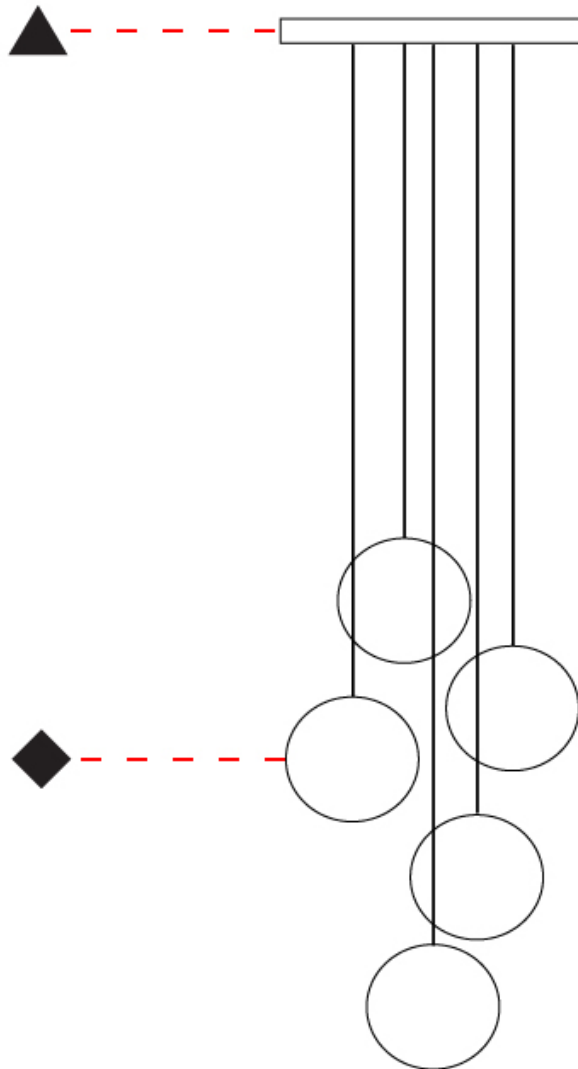

DO NOT DISTURB SUSPENSION

D131121-

PROJECT
TYPE
SPECIFIER
QUANTITY
DATE