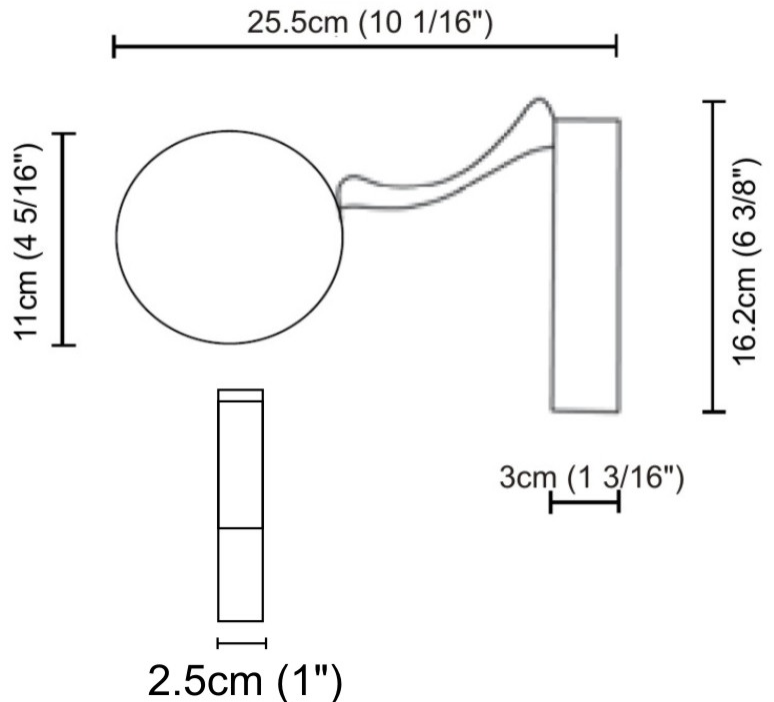

PROJECT	_____
TYPE	_____
SPECIFIER	_____
QUANTITY	_____
DATE	_____

DO NOT DISTURB SURFACE

D133027-

base number Finish
Options

1. To build a product code in our configurator select the specify button on the base model # product page
2. To build a manual product code on this datasheet choose from the options listed below in blue font and add the suffix to the base model #

GENERAL

Series: Do Not Disturb
Brand: Knikerboker
Division: Design
Mounting Type: Surface
Mounting Location: Wall
Subcategory: Ambient

PHYSICAL

Shape: Round
Diameter (mm): 110
Diameter (in): 4 5/16
Length (mm): 30
Length (in): 1 3/16
Width (mm): 25
Width (in): 1
Height (mm): 162
Height (in): 6 3/8
Extension (mm): 255
Extension (in): 10 1/16
Light Distribution: Direct / Indirect
Diffuser: Opal
Fixture Finish: [EWH](#) / [EBK](#) / [MAN](#) / [COF](#) / [PRD](#) / [SLF](#) / [GLF](#) / [CLF](#) / [BRL](#)
Fixture Material: Metal

ELECTRICAL

Lamp Type: LED
Total Output Wattage (W): 8
Dimming: Non-Dimmable
Driver Included: Yes
Driver Location: Integrated
Driver Type: Constant Voltage - Universal
Driver Class: Class 2
Input Voltage (V): 120 - 277
Upon Request: Integral: Phase dimming 120Vac / (See components)
Remote: 0-10Vdc dimming

LED

Number of LEDs: 1
Color Temperature (°K): 3000
Max. Delivered Lumen (lm): 1000
CRI: >85 CRI
Lamp Life (hrs): 50000

OPTICAL

RATINGS AND CERTIFICATIONS

Certified By: Certified for North American Standards
IP rating: IP20